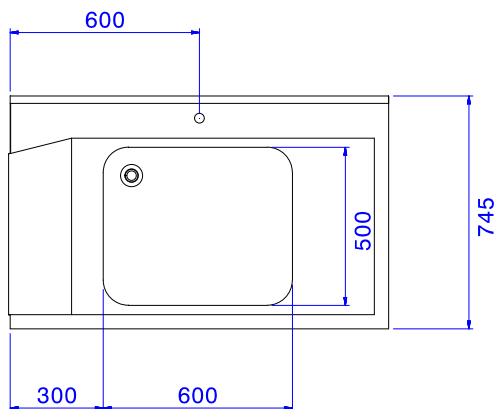

Prewash table with
600x500mm bowl for Hood
Type, r>l, 1200mm

Short Form Specification

Item No. _____

For hood type dishwashers. Constructed in 304 AISI stainless steel with backsplash mm250h. N. 2 square 40x40mm tubular legs on height-adjustable feet. Bowl size mm600x500x250h with overflow pipe and drain hole. Basket direction: from right to left.

Main Features

- Supplied knocked-down and easy to assemble.
- Plain undershelves and pre-rinse units available as optional accessories.

Construction

- Stainless steel feet 50 mm adjustable in height to ensure that tables drain back into the dishwasher.
- Included splashback to prevent water spatter.
- Deep anti-drip profiles completely folded with lower edge for safe and easy cleaning.
- All surfaces smooth with polished finish.
- 40x40 mm square tubular legs in AISI 304 stainless steel.
- 700x500x300mm bowl available upon request.
- Constructed entirely in 304 AISI stainless steel.
- To be secured to the dishwasher and fitted with one pair of legs at the other end.

Sustainability

- Designed for 500x500 mm dishwashing racks (it is necessary to connect a rail to the table to avoid baskets from falling).

Optional Accessories

- Undershef for Dishwasher table, 1200 mm PNC 865352
- Basket guide for Dishwasher table with bowl 600 mm for Hood Type and Rack Type Dishwasher PNC 865370
- Floor fastening kit for 2 square legs PNC 865386
- Single plastic drain syphon 2 " for Sinks PNC 895313

APPROVAL: _____

Experience the Excellence
www.electroluxprofessional.com

Front

Side

Top

Key Information:

External dimensions, Width:	1200 mm
865314 (BHHPT6B12R)	1200 mm
External dimensions, Depth:	745 mm
External dimensions, Height:	1170 mm
Net weight:	8 kg
Splashback Dimensions, Height:	300 mm
Basin dimensions:	600x500x300h