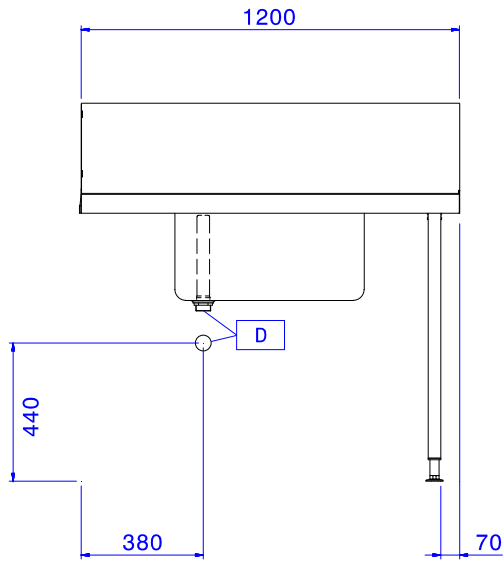

Prewash table with
600x500mm bowl for Hood
Type, r>l, 1200mm

Short Form Specification

Item No. _____

For hood type dishwashers. Constructed in 304 AISI stainless steel with backsplash mm250h. N. 2 square 40x40mm tubular legs on height-adjustable feet. Bowl size mm600x500x250h with overflow pipe and drain hole. Basket direction: from right to left.

Main Features

- Supplied knocked-down and easy to assemble.
- Plain undershelves and pre-rinse units available as optional accessories.

Construction

- Stainless steel feet 50 mm adjustable in height to ensure that tables drain back into the dishwasher.
- Included splashback to prevent water spatter.
- Deep anti-drip profiles completely folded with lower edge for safe and easy cleaning.
- All surfaces smooth with polished finish.
- 40x40 mm square tubular legs in AISI 304 stainless steel.
- 700x500x300mm bowl available upon request.
- Constructed entirely in 304 AISI stainless steel.
- To be secured to the dishwasher and fitted with one pair of legs at the other end.

Sustainability

- Designed for 500x500 mm dishwashing racks (it is necessary to connect a rail to the table to avoid baskets from falling).

Optional Accessories

- Undershef for Dishwasher table, 1200 mm PNC 865352
- Basket guide for Dishwasher table with bowl 600 mm for Hood Type and Rack Type Dishwasher PNC 865370
- Floor fastening kit for 2 square legs PNC 865386
- Single plastic drain syphon 2 " for Sinks PNC 895313

APPROVAL: _____

Experience the Excellence
www.electroluxprofessional.com

Front

Side

Top

Key Information:

External dimensions, Width:	1200 mm
865314 (BHHPT6B12R)	1200 mm
External dimensions, Depth:	745 mm
External dimensions, Height:	1170 mm
Net weight:	8 kg
Splashback Dimensions, Height:	300 mm
Basin dimensions:	600x500x300h