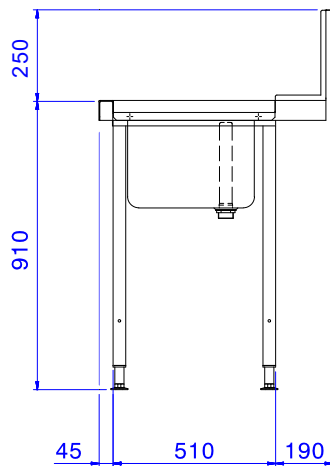

Prewash table with
600x500mm bowl for Hood
Type, r>l, 1200mm

Short Form Specification

Item No. _____

For hood type dishwashers. Constructed in 304 AISI stainless steel with backsplash mm250h. N. 2 square 40x40mm tubular legs on height-adjustable feet. Bowl size mm600x500x250h with overflow pipe and drain hole. Basket direction: from right to left.

Main Features

- Supplied knocked-down and easy to assemble.
- Plain undershelves and pre-rinse units available as optional accessories.

Construction

- Stainless steel feet 50 mm adjustable in height to ensure that tables drain back into the dishwasher.
- Included splashback to prevent water spatter.
- Deep anti-drip profiles completely folded with lower edge for safe and easy cleaning.
- All surfaces smooth with polished finish.
- 40x40 mm square tubular legs in AISI 304 stainless steel.
- 700x500x300mm bowl available upon request.
- Constructed entirely in 304 AISI stainless steel.
- To be secured to the dishwasher and fitted with one pair of legs at the other end.

Sustainability

- Designed for 500x500 mm dishwashing racks (it is necessary to connect a rail to the table to avoid baskets from falling).

Optional Accessories

- Undershef for Dishwasher table, 1200 mm PNC 865352
- Basket guide for Dishwasher table with bowl 600 mm for Hood Type and Rack Type Dishwasher PNC 865370
- Floor fastening kit for 2 square legs PNC 865386
- Single plastic drain syphon 2 " for Sinks PNC 895313

APPROVAL: _____

Experience the Excellence
www.electroluxprofessional.com

Front

Side

Top

Key Information:

External dimensions, Width:	1200 mm
865314 (BHHPT6B12R)	1200 mm
External dimensions, Depth:	745 mm
External dimensions, Height:	1170 mm
Net weight:	8 kg
Splashback Dimensions, Height:	300 mm
Basin dimensions:	600x500x300h